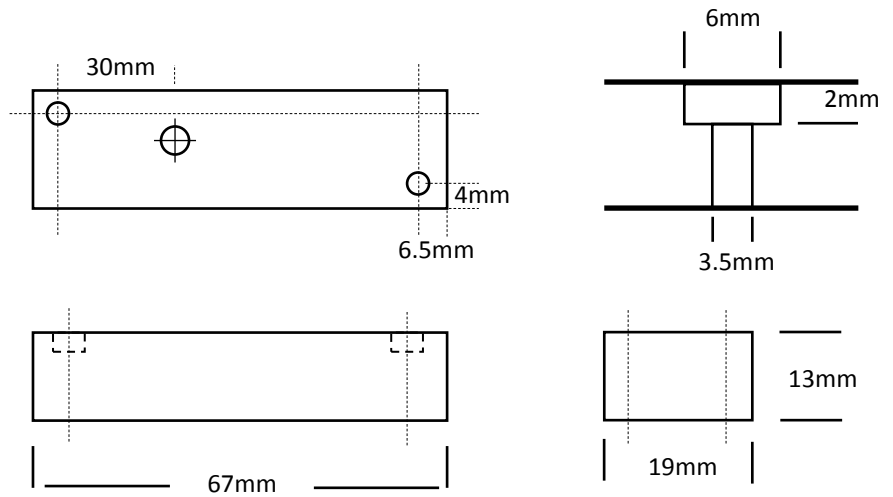

### MA-3B, Magnetic Actuator, Rectangular, Brass

#### Physical Properties

<b>Body Material</b>	Brass
<b>Body Shape</b>	Rectangular
<b>Dimensions</b>	67mm x 19mm x 13mm

#### Sensing Ranges

Switch Model	ES-1000	ES-2000	ES-3000	ES-4000	ES-5000
<b>Sensing Range</b>	16mm	23mm	N/A	N/A	N/A